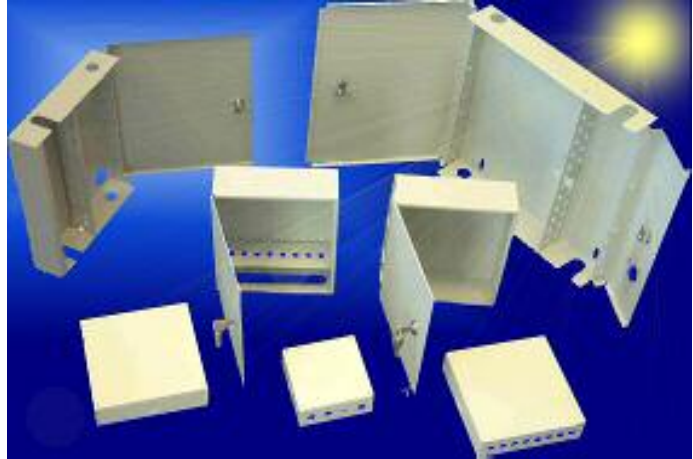

Press Release – for immediate release

Fibre Optic Break Out Boxes now available from System Connections

System Connections (Cambridge) has extended its existing range of cable assemblies and enclosures to include Fibre Optic Break Out Boxes. With provision for a variety of connector styles including: ST; SC (Simplex & Duplex); SC APC; LC (Duplex); MTRJ, FC & FCAPL, these break out boxes

provide the hub where connections can be changed simply and efficiently enabling networks to be modified or upgraded when required. Each unit is suitable for multi-mode or single-mode use and comes complete with adaptors tailored for the relevant mating connector pairs. Manufactured in the UK from 18 swg mild steel finished in white or grey powder coatings, these wall mounted break out boxes offer options of single or double lockable doors giving a capacity from 4 up to 48 ways. Installation is simplified by the provision of a variety of wall fixing holes and 20mm cable entry holes. 19" rack mounted versions complete the range. Available for immediate supply, these new enclosures complement System Connections' comprehensive range of Fibre Optic cable, connectors, patch leads, media convectors, attenuators and other accessories.